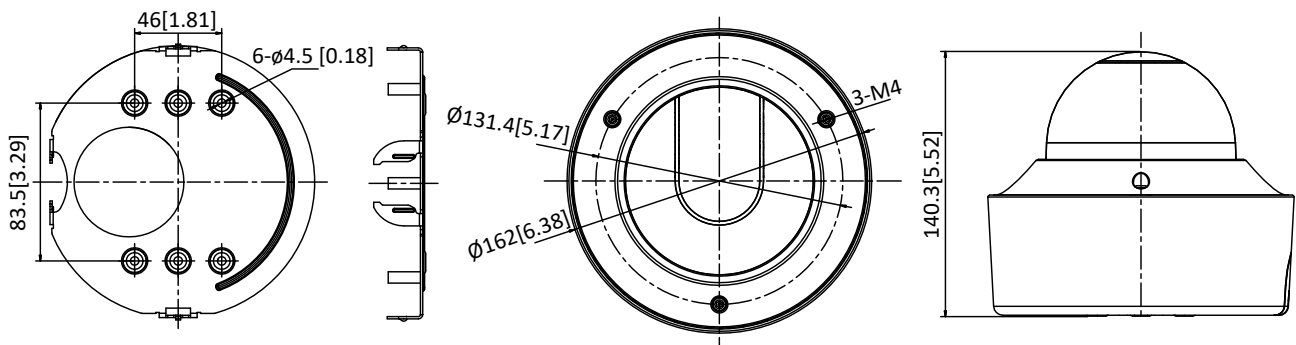

Operating Conditions	-IZS: -30 °C to 60 °C (-22 °F to 140 °F), humidity 95% or less (non-condensing) -IZHS: -40 °C to 60 °C (-40 °F to 140 °F), humidity 95% or less (non-condensing)
Power Supply	Recommended DC input 12 V, voltage range of 10 to 48 VDC allowed, two-core terminal block PoE (802.3at, class 4)
Power Consumption and Current	-IZHS: With extra load: 12 VDC, 1.4 A, max. 17 W; PoE (802.3at, 42.5 V to 57 V), 0.4 A to 0.3 A, class 4 Without extra load: 12 VDC, 1.2 A, max. 15 W; PoE (802.3at, 42.5 V to 57 V), 0.4 A to 0.3 A, class 4 “with extra load” means that an extra device is connected to and powered by the camera. -IZS: With extra load: 12 VDC, 1.1 A, max. 12 W; PoE (802.3at, 42.5 V to 57 V), 0.3 A to 0.2 A, class 4 Without extra load: 12 VDC, 0.95 A, max. 10 W; PoE (802.3at, 42.5 V to 57 V), 0.3 A to 0.2 A, class 4 “with extra load” means that an extra device is connected to and powered by the camera.
Protection Level	IP67, IK10
Material	Aluminum Alloy
Dimensions	Camera: $\Phi 162 \times 140.3$ mm ($\Phi 6.4'' \times 5.5''$) With package: $251 \times 215 \times 189$ mm ($9.9'' \times 8.5'' \times 7.4''$)
Weight	Camera: 1450 g (3.20 lb.) With package: 1950 g (4.30 lb.)

Note: Listed resolutions are only selectable options. It does not mean that all streams can work at their maximum resolution at the same time.

Available Model

DS-2CD5526G0-IZS (2.8 mm – 12 mm), DS-2CD5526G0-IZHS (2.8 mm – 12 mm)

DS-2CD5526G0-IZS (8 mm – 32 mm), DS-2CD5526G0-IZHS (8 mm – 32 mm)

*-H: heater supported

Dimension

Unit: mm[inch]

Accessories

DS-1471ZJ-155
Pendant Mount

DS-1473ZJ-155
Wall Mount

DS-1475ZJ-SUS
Vertical pole mount